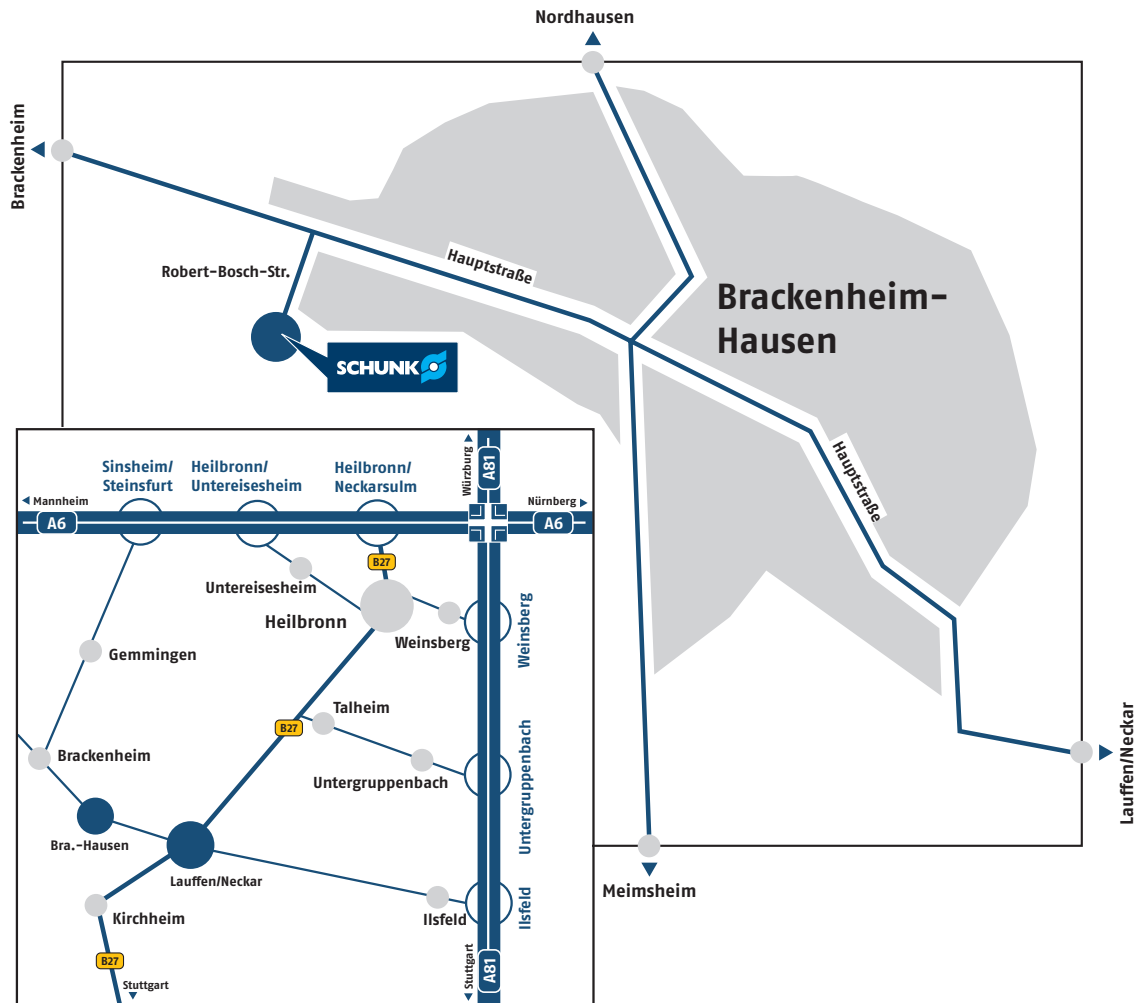

# Driving Directions SCHUNK, Plant Brackenheim-Hausen

SCHUNK GmbH & Co. KG, Wilhelm-Maybach-Str. 3, D-74336 Brackenheim-Hausen

### Motorway A6

Exit Heilbronn/Untereisesheim (No. 36) or Exit Heilbronn/Neckarsulm (No. 37). Please drive towards Heilbronn and continue on the B27 to Lauffen/Neckar.

### Motorway A81

Exit Ilsfeld/Lauffen/Beilstein (No. 12).  
In Ilsfeld please turn left to Lauffen/Neckar.

In Lauffen please drive towards Brackenheim. You will get onto a bypass. After approximately 3.5 km turn right at the junction to Hausen.

In Hausen please follow the streets „Neckarstraße“ and „Raiffeisenstraße“. At the end of Hausen please turn left into „Robert-Bosch-Straße“ (industrial park). The factory premises of SCHUNK is directly in front of you. From here on please follow the signs. Turn to the right into the „Wilhelm-Maybach-Straße“, and follow the signposts „Besucher“ (= visitors) to our reception area.