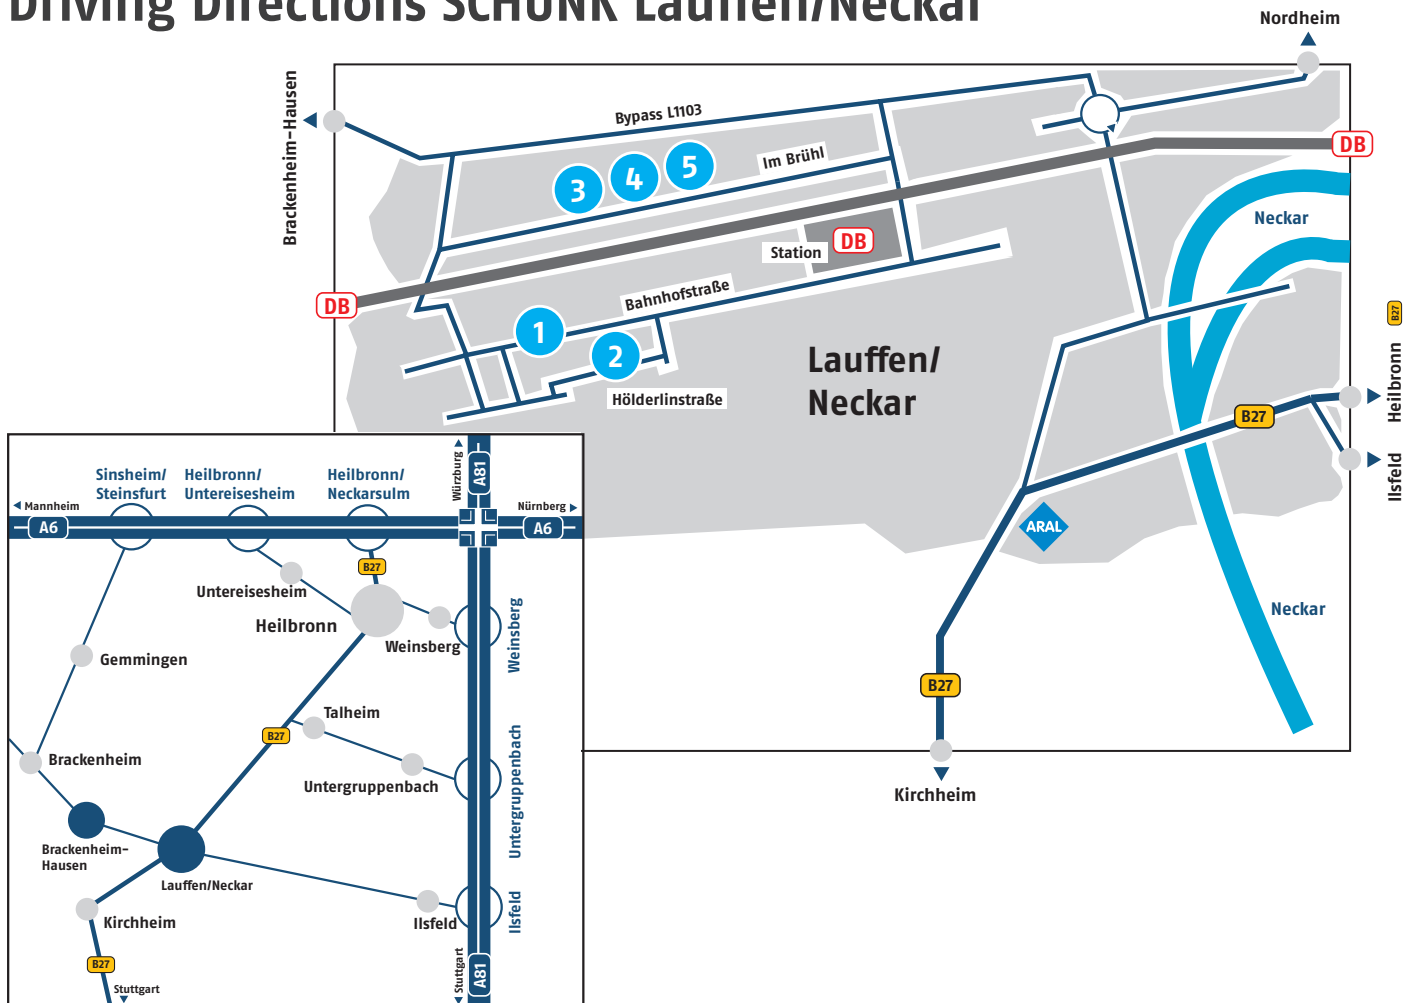

# Driving Directions SCHUNK Lauffen/Neckar

Please enter the following address for navigation:

**D-74348 Lauffen/Neckar**

- 1** Headquarters  
Bahnhofstr. 110
- 2** Exhibition department  
Hölderlinstr. 46
- 3** Technology factory  
Im Brühl 76
- 4** Training center  
Im Brühl 72
- 5** Plant Winkler  
Im Brühl 64

**Please note:** In Lauffen follow the signs with the SCHUNK logo.

**We are looking forward to your visit!**

**Motorway A6**

Exit Heilbronn/Untereisesheim (No. 36) or Exit Heilbronn/Neckarsulm (No. 37). Please drive towards Heilbronn and continue on the B27 to Lauffen/Neckar.

**Motorway A81**

Exit Ilsfeld/Lauffen/Beilstein (No. 12). In Ilsfeld please turn left to Lauffen/Neckar.

In Lauffen please drive towards Brackenheim. You will get onto a bypass. After approximately 2 km leave the bypass and turn left towards „Weststadt“. Pass under the railway and then turn left into „Bahnhofstraße“. After 300 m you will see our main entrance as well as our visitors' parking on your left.