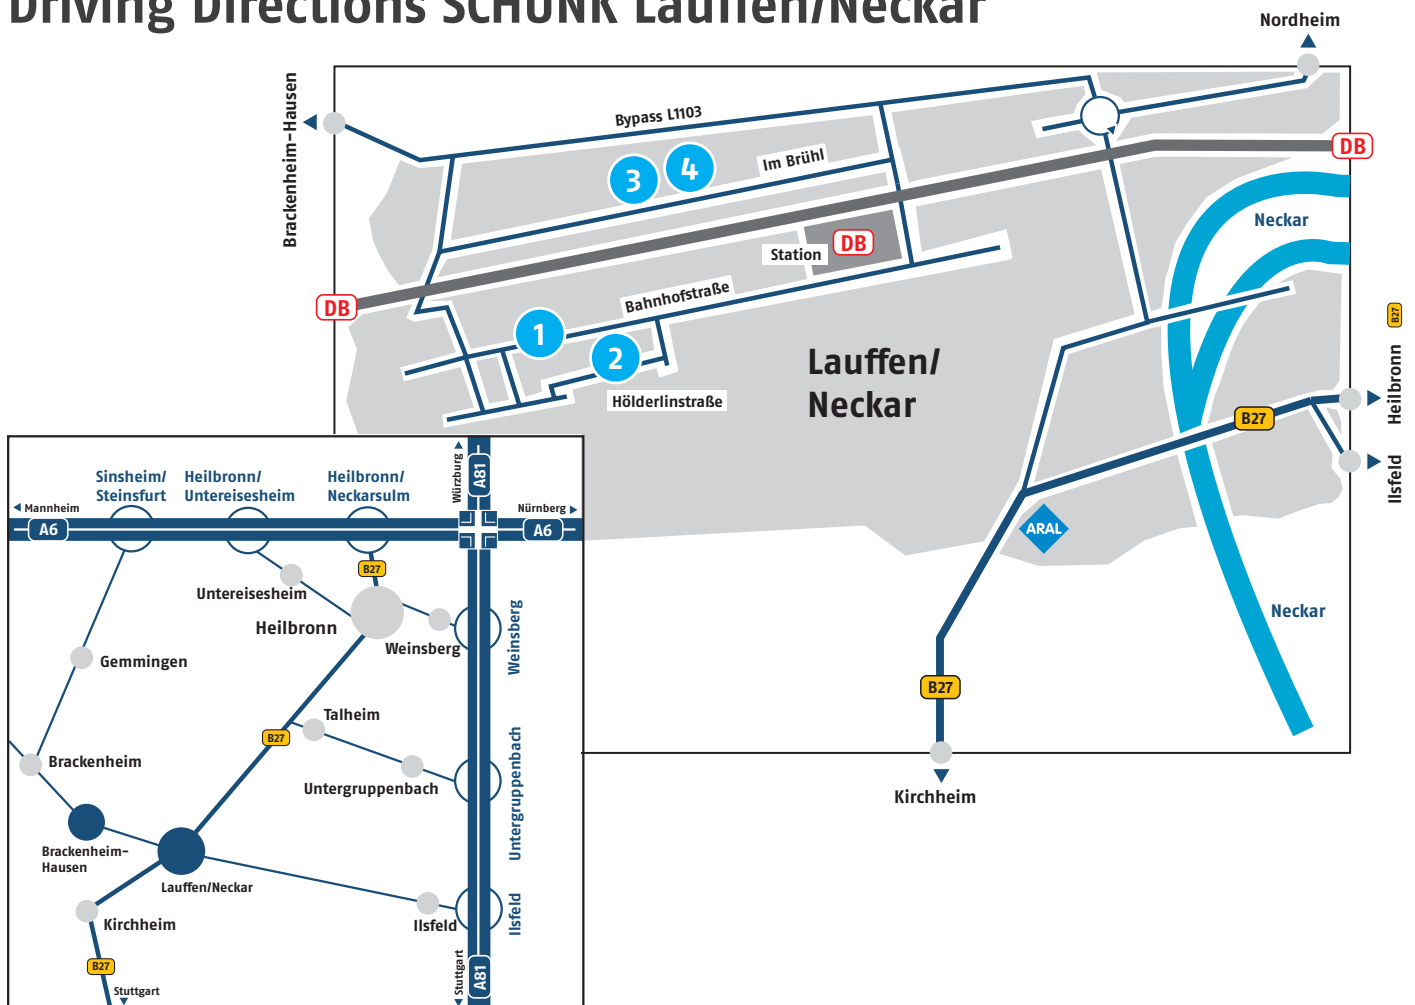

Driving Directions SCHUNK Lauffen/Neckar

Please enter the following address for navigation:

D-74348 Lauffen/Neckar

- 1** **Headquarter**
Bahnhofstr. 110
- 2** **Exhibition Department**
Hölderlinstr. 46
- 3** **Training center**
Im Brühl 72
- 4** **Plant Winkler**
Im Brühl 64

Please note: In Lauffen follow the signs with the SCHUNK logo.

We are looking forward to your visit!

Motorway A6

Exit Heilbronn/Untereisesheim (No. 36) or Exit Heilbronn/Neckarsulm (No. 37). Please drive towards Heilbronn and continue on the B27 to Lauffen/Neckar.

Motorway A81

Exit Ilsfeld/Lauffen/Beilstein (No. 12). In Ilsfeld please turn left to Lauffen/Neckar.

In Lauffen please drive towards Brackenheim. You will get onto a bypass. After approximately 2 km leave the bypass and turn left towards „Weststadt“. Pass under the railway and then turn left into „Bahnhofstraße“. After 300 m you will see our main entrance as well as our visitors' parking on your left.