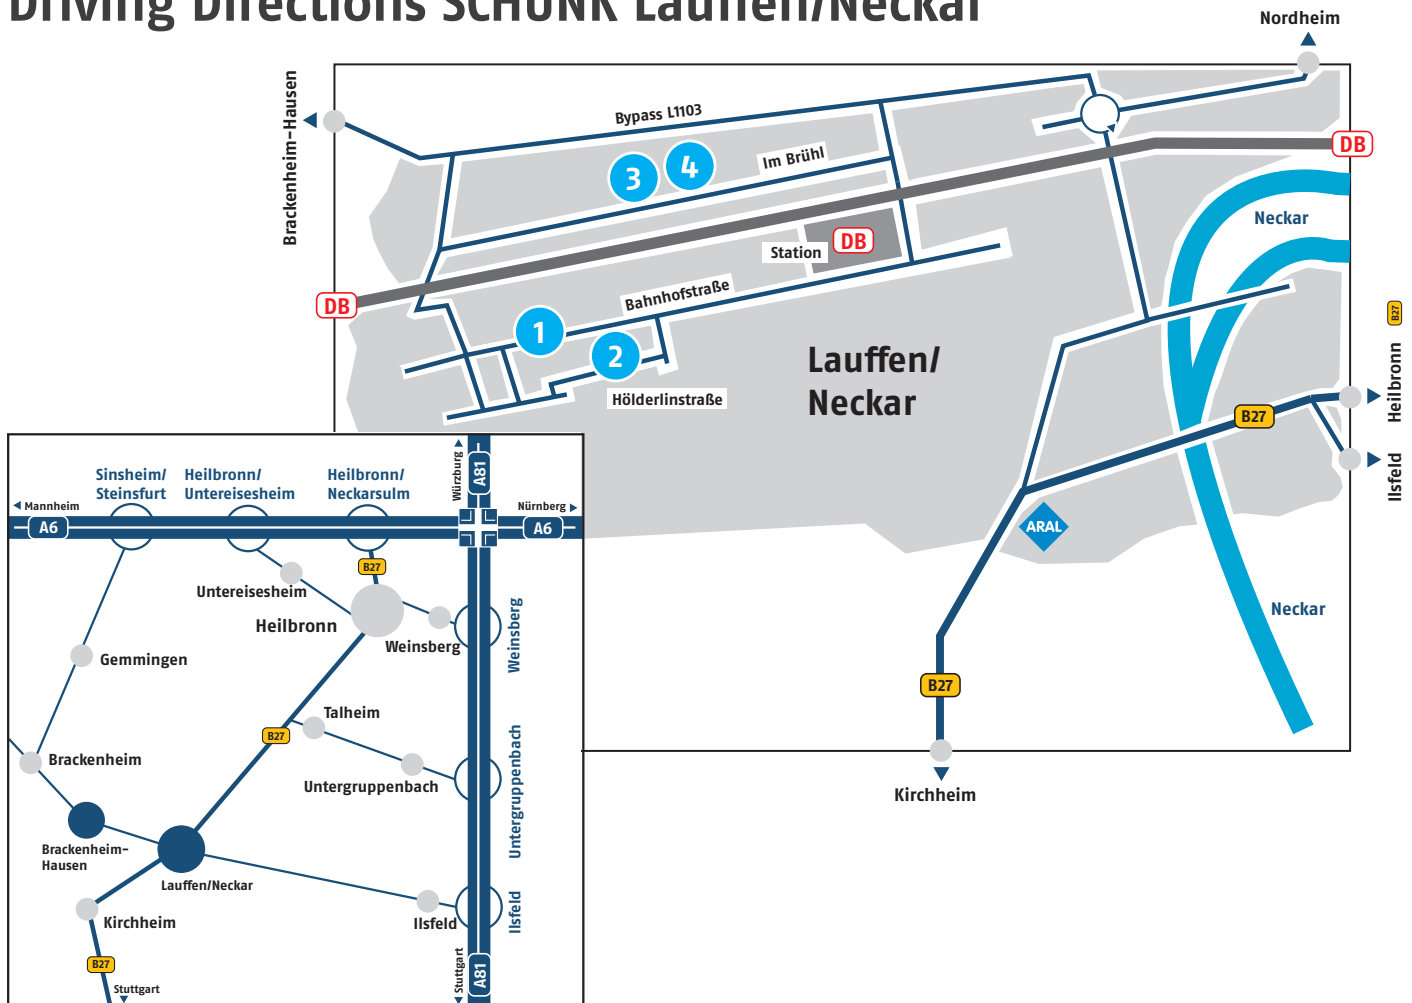

Driving Directions SCHUNK Lauffen/Neckar

Please enter the following address for navigation:

D-74348 Lauffen/Neckar

- 1** **Headquarter**
Bahnhofstr. 110
- 2** **Exhibition Department**
Hölderlinstr. 46
- 3** **Training center**
Im Brühl 72
- 4** **Plant Winkler**
Im Brühl 64

Please note: In Lauffen follow the signs with the SCHUNK logo.

We are looking forward to your visit!

Motorway A6

Exit Heilbronn/Untereisesheim (No. 36) or Exit Heilbronn/Neckarsulm (No. 37). Please drive towards Heilbronn and continue on the B27 to Lauffen/Neckar.

Motorway A81

Exit Ilsfeld/Lauffen/Beilstein (No. 12). In Ilsfeld please turn left to Lauffen/Neckar.

In Lauffen please drive towards Brackenheim. You will get onto a bypass. After approximately 2 km leave the bypass and turn left towards „Weststadt“. Pass under the railway and then turn left into „Bahnhofstraße“. After 300 m you will see our main entrance as well as our visitors' parking on your left.