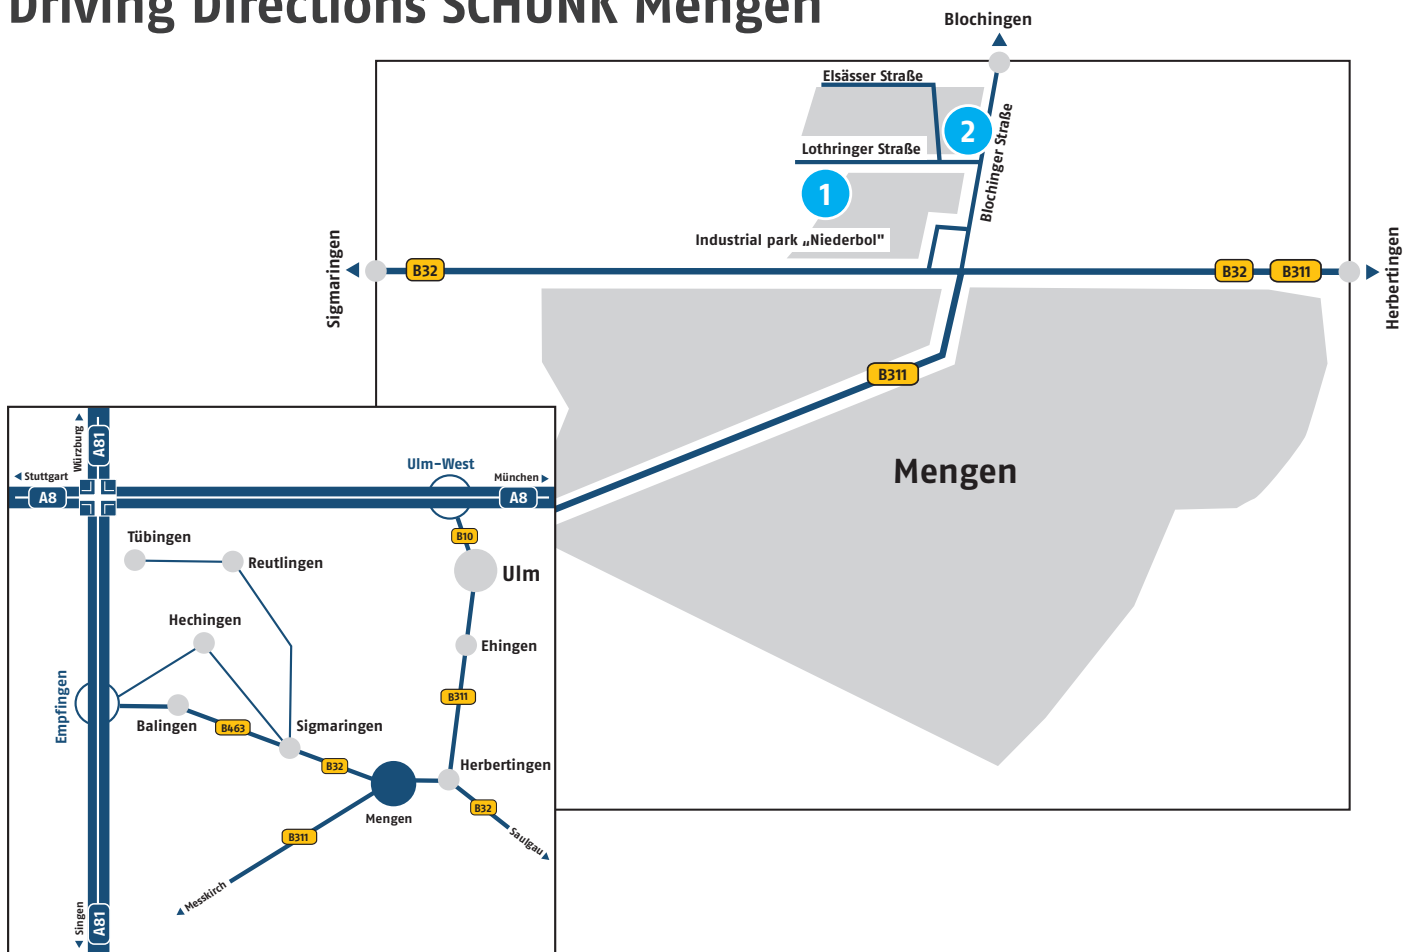

Driving Directions SCHUNK Mengen

Please enter the following address for navigation:

D-88512 Mengen

1 Plant
Lothringer Str. 23

2 Training center
Elsässer Str. 1

We are looking forward to your visit!

Motorway A81

Exit Empfingen (No. 31). Please drive towards Balingen, once there join the B463 to Sigmaringen, then continue on the B32 to Mengen. Leave the B32/B311 at exit Mengen/B311.

Motorway A8

Exit Ulm-West (No. 62). Please join the B10 to Ulm and continue on the B311 to Mengen.

At the roundabout please follow the direction to the industrial park „Niederbol“ (last exit) then turn left into „Lothringer Straße“ Please follow this street to the end, SCHUNK is located on the left. Behind our factory you will see our main entrance as well as our visitors' parking.