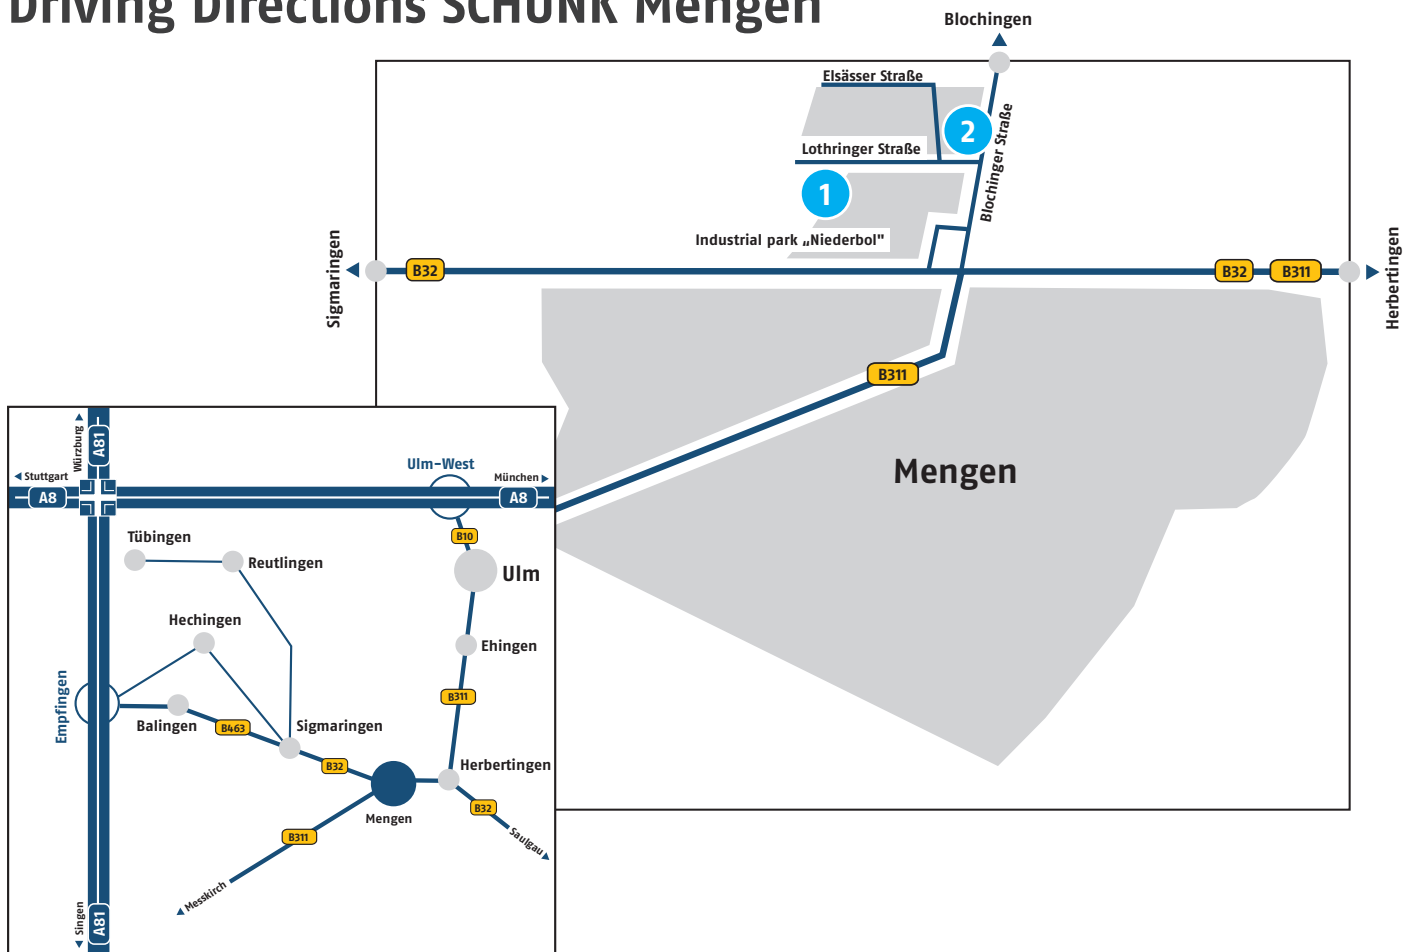

# Driving Directions SCHUNK Mengen

Please enter the following address for navigation:

**D-88512 Mengen**

**1 Plant**  
Lothringer Str. 23

**2 Training center**  
Elsässer Str. 1

**We are looking forward to your visit!**

### Motorway A81

Exit Empfingen (No. 31). Please drive towards Balingen, once there join the B463 to Sigmaringen, then continue on the B32 to Mengen. Leave the B32/B311 at exit Mengen/B311.

### Motorway A8

Exit Ulm-West (No. 62). Please join the B10 to Ulm and continue on the B311 to Mengen.

At the roundabout please follow the direction to the industrial park „Niederbol“ (last exit) then turn left into „Lothringer Straße“ Please follow this street to the end, SCHUNK is located on the left. Behind our factory you will see our main entrance as well as our visitors' parking.