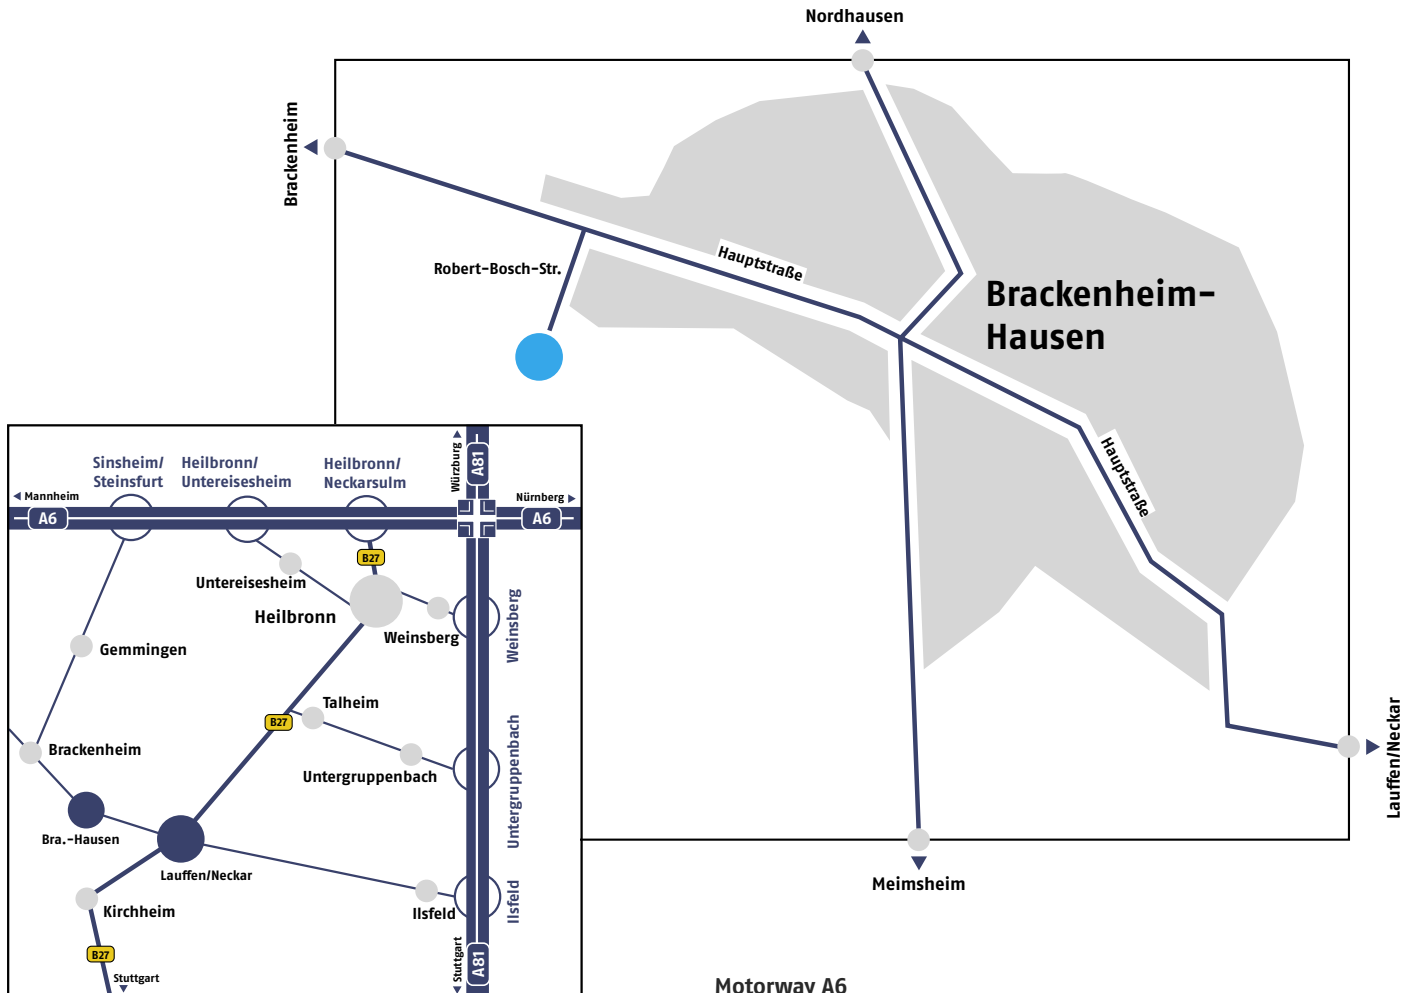

Driving Directions SCHUNK, Plant Brackenheim-Hausen

Please enter the following address for navigation:

D-74336 Brackenheim-Hausen
 Wilhelm-Maybach-Str. 3

We are looking forward to your visit!

Motorway A6

Exit Heilbronn/Untereisesheim (No. 36) or Exit Heilbronn/Neckarsulm (No. 37). Please drive towards Heilbronn and continue on the B27 to Lauffen/Neckar.

Motorway A81

Exit Ilsfeld/Lauffen/Beilstein (No. 12). In Ilsfeld please turn left to Lauffen/Neckar.

In Lauffen please drive towards Brackenheim. You will get onto a bypass. After approximately 3.5 km turn right at the junction to Hausen.

In Hausen please follow the streets „Neckarstraße“ and „Raiffeisenstraße“. At the end of Hausen please turn left into „Robert-Bosch-Straße“ (industrial park). The factory premises of SCHUNK is directly in front of you. From here on please follow the signs. Turn to the right into the „Wilhelm-Maybach-Straße“, and follow the signposts „Besucher“ (= visitors) to our reception area.