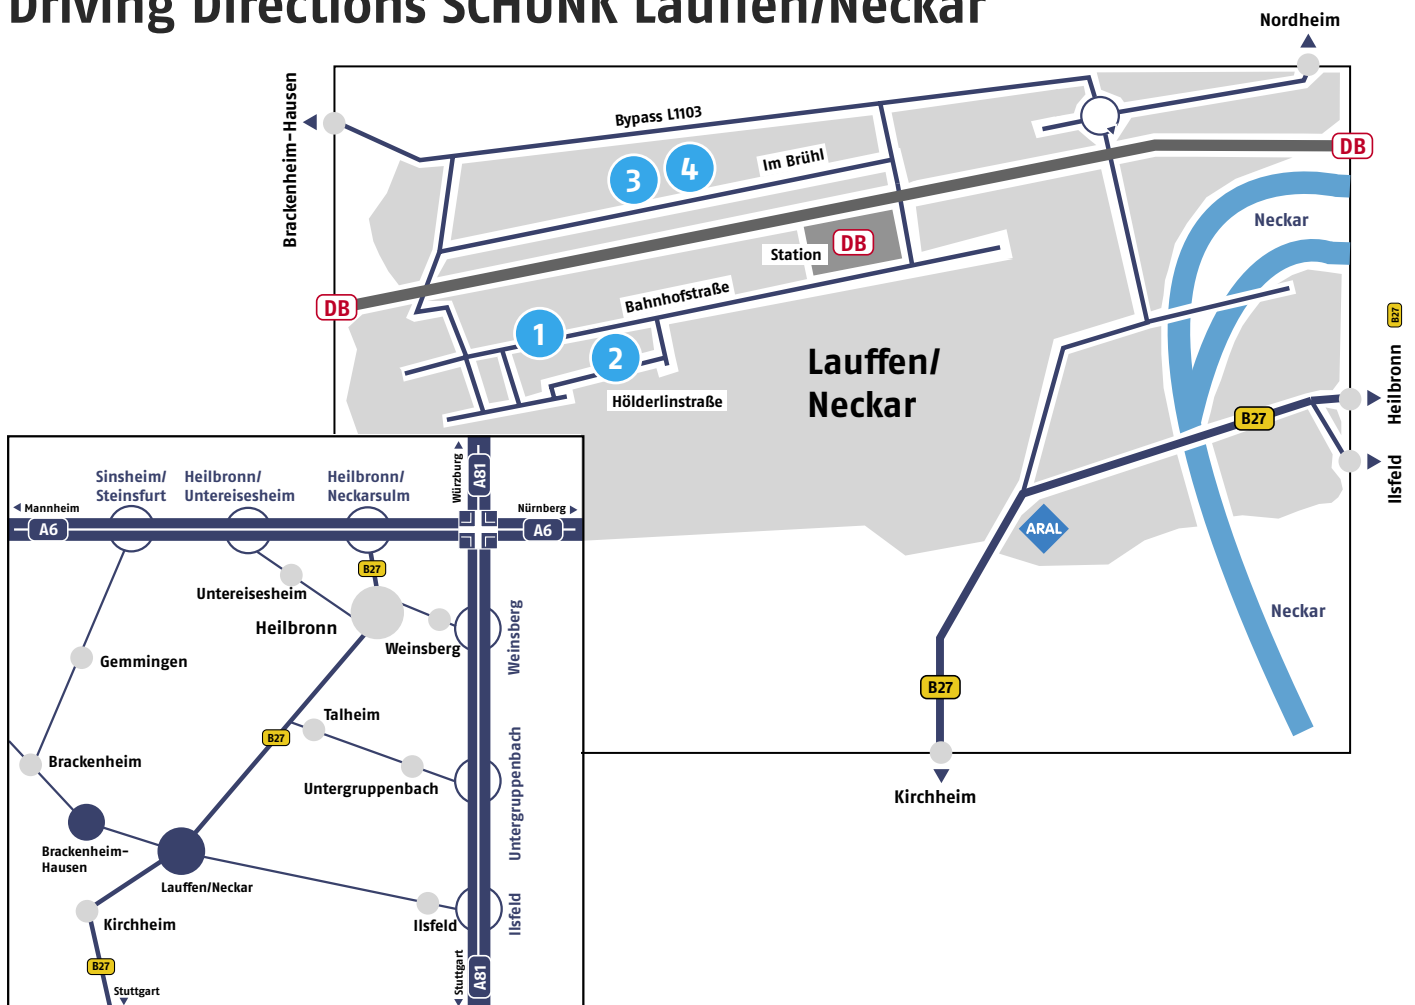

Driving Directions SCHUNK Lauffen/Neckar

Please enter the following address for navigation:

D-74348 Lauffen/Neckar

- 1** **Headquarter**
Bahnhofstr. 110
- 2** **Exhibition Department**
Hölderlinstr. 46
- 3** **Training center**
Im Brühl 72
- 4** **Plant Winkler**
Im Brühl 64

Please note: In Lauffen follow the signs with the SCHUNK logo.

We are looking forward to your visit!

Motorway A6

Exit Heilbronn/Untereisesheim (No. 36) or Exit Heilbronn/Neckarsulm (No. 37). Please drive towards Heilbronn and continue on the B27 to Lauffen/Neckar.

Motorway A81

Exit Ilsfeld/Lauffen/Beilstein (No. 12). In Ilsfeld please turn left to Lauffen/Neckar.

In Lauffen please drive towards Brackenheim. You will get onto a bypass. After approximately 2 km leave the bypass and turn left towards „Weststadt“. Pass under the railway and then turn left into „Bahnhofstraße“. After 300 m you will see our main entrance as well as our visitors' parking on your left.