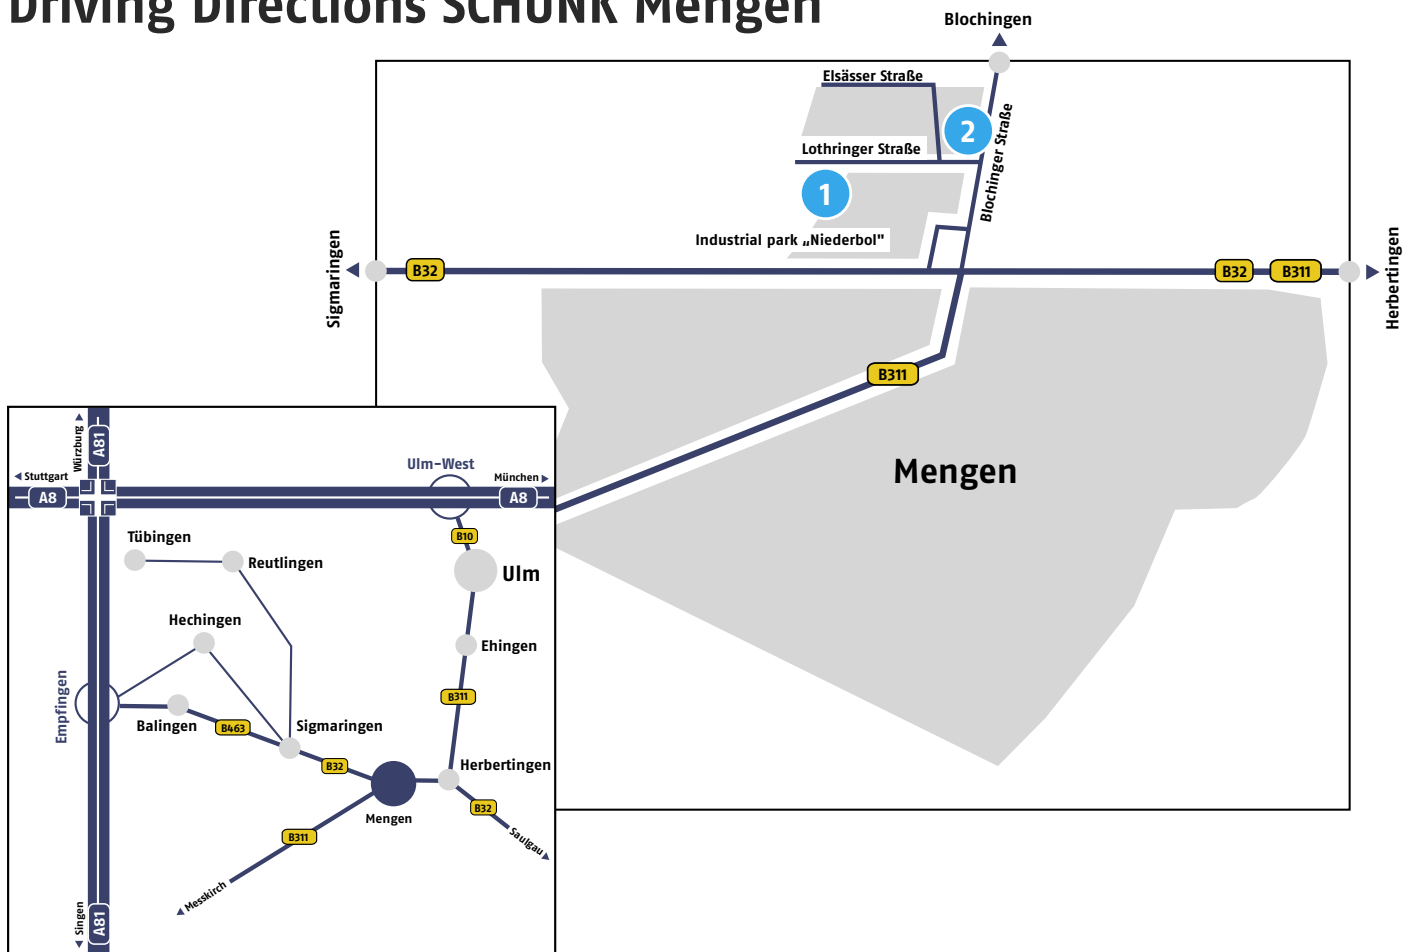

Driving Directions SCHUNK Mengen

Please enter the following address for navigation:

D-88512 Mengen

1 Plant
Lothringer Str. 23

2 Training center
Elsässer Str. 1

We are looking forward to your visit!

Motorway A81

Exit Empfingen (No. 31). Please drive towards Balingen, once there join the B463 to Sigmaringen, then continue on the B32 to Mengen. Leave the B32/B311 at exit Mengen/B311.

Motorway A8

Exit Ulm-West (No. 62). Please join the B10 to Ulm and continue on the B311 to Mengen.

At the roundabout please follow the direction to the industrial park „Niederbol“ (last exit) then turn left into „Lothringer Straße“ Please follow this street to the end, SCHUNK is located on the left. Behind our factory you will see our main entrance as well as our visitors' parking.