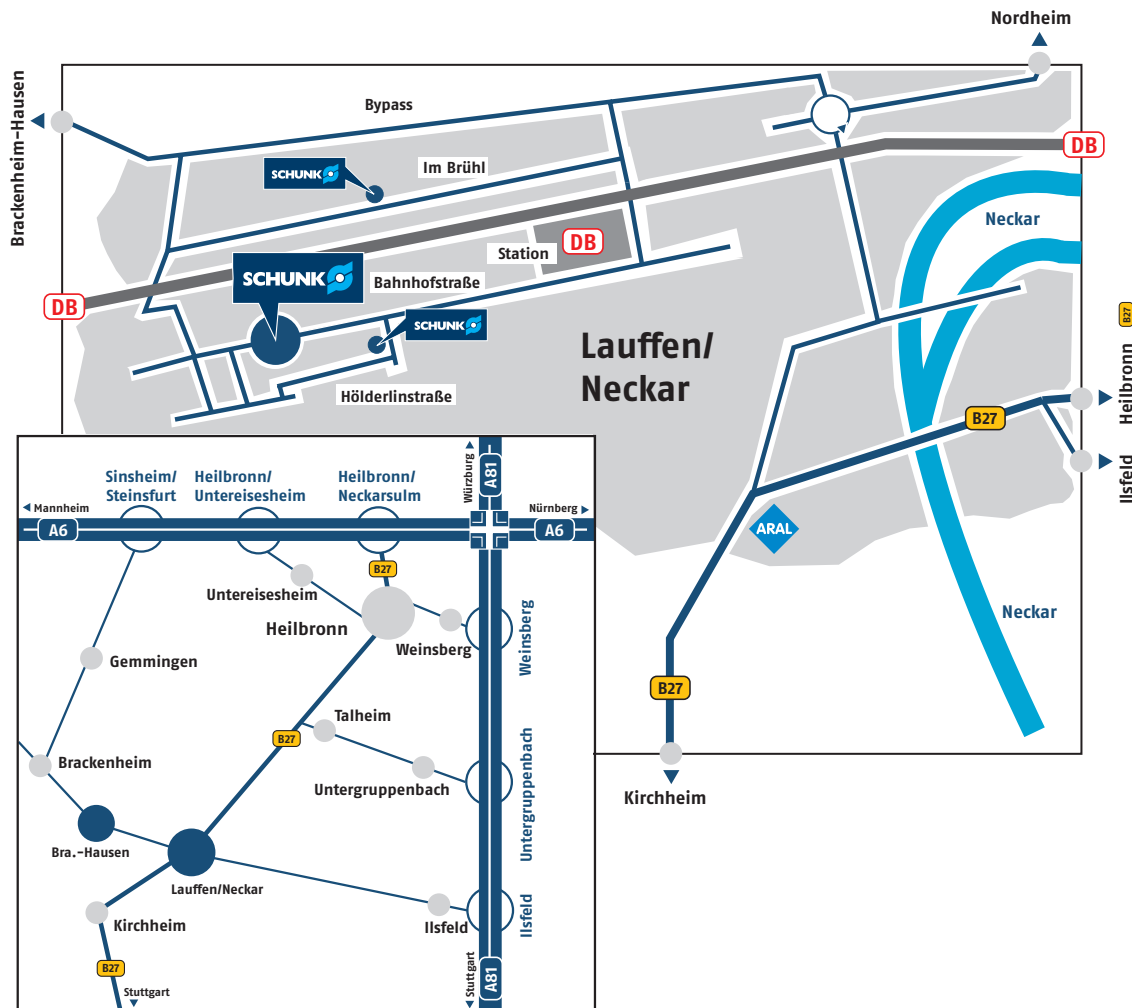

# Driving Directions SCHUNK Lauffen/Neckar

SCHUNK GmbH & Co.KG, Bahnhofstr. 106 - 134, D-74348 Lauffen/Neckar

## Motorway A6

Exit Heilbronn/Untereisesheim (No. 36) or Exit Heilbronn/Neckarsulm (No. 37). Please drive towards Heilbronn and continue on the B27 to Lauffen/Neckar.

## Motorway A81

Exit Ilsfeld/Lauffen/Beilstein (No. 12).  
In Ilsfeld please turn left to Lauffen/Neckar.

In Lauffen please drive towards Brackenheim. You will get onto a bypass. After approximately 2 km leave the bypass and turn left towards „Weststadt“. Pass under the railway and then turn left into „Bahnhofstraße“. After 300 m you will see our main entrance as well as our visitors' parking on your left.

**Please note:** In Lauffen follow the signs with the SCHUNK logo.

**We are looking forward to your visit!**