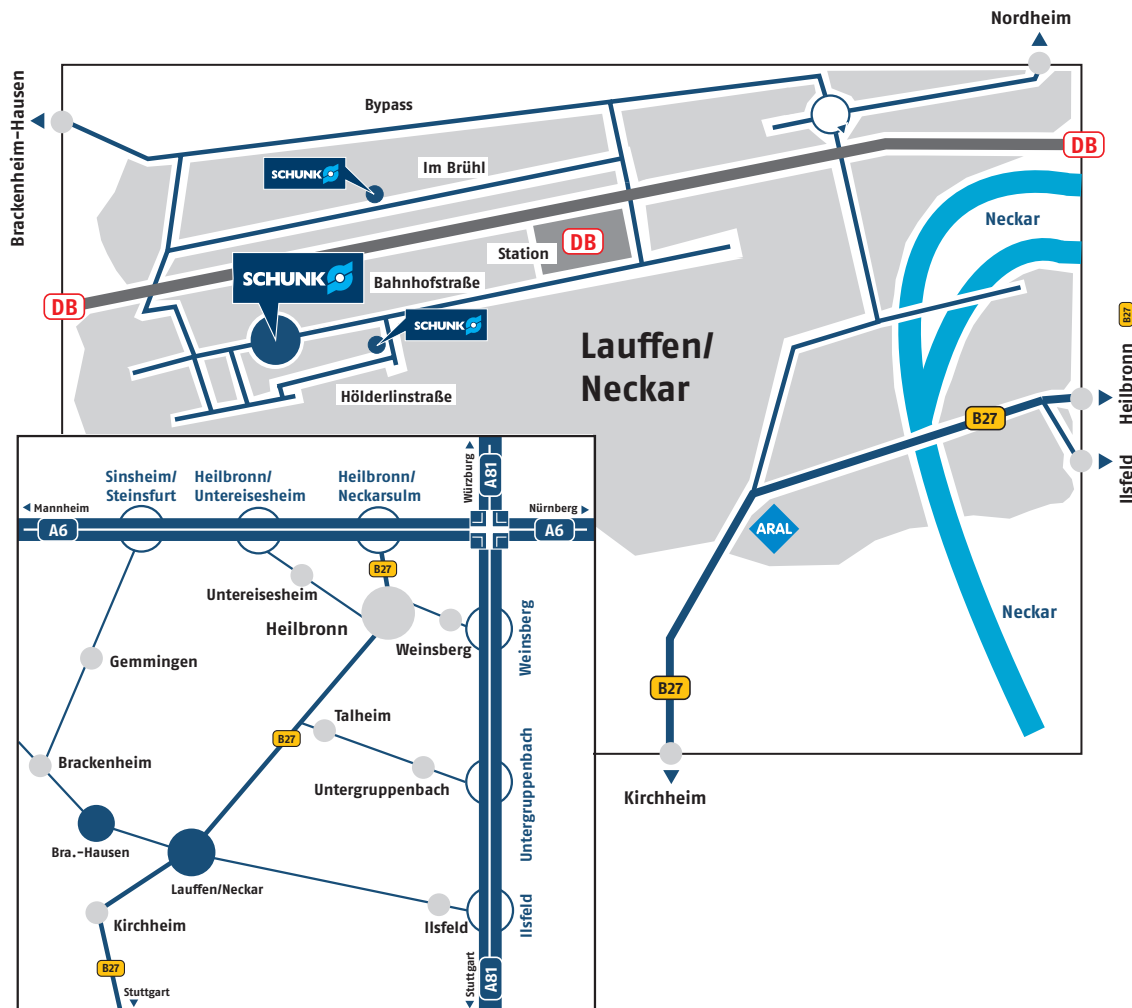

# Driving Directions SCHUNK Lauffen/Neckar

SCHUNK GmbH & Co.KG, Bahnhofstr. 106 - 134, D-74348 Lauffen/Neckar

### Motorway A6

Exit Heilbronn/Untereisesheim (No. 36) or Exit Heilbronn/Neckarsulm (No. 37). Please drive towards Heilbronn and continue on the B27 to Lauffen/Neckar.

### Motorway A81

Exit Ilsfeld/Lauffen/Beilstein (No. 12).  
In Ilsfeld please turn left to Lauffen/Neckar.

In Lauffen please drive towards Brackenheim. You will get onto a bypass. After approximately 2 km leave the bypass and turn left towards „Weststadt“. Pass under the railway and then turn left into „Bahnhofstraße“. After 300 m you will see our main entrance as well as our visitors' parking on your left.

**Please note:** In Lauffen follow the signs with the SCHUNK logo.

**We are looking forward to your visit!**