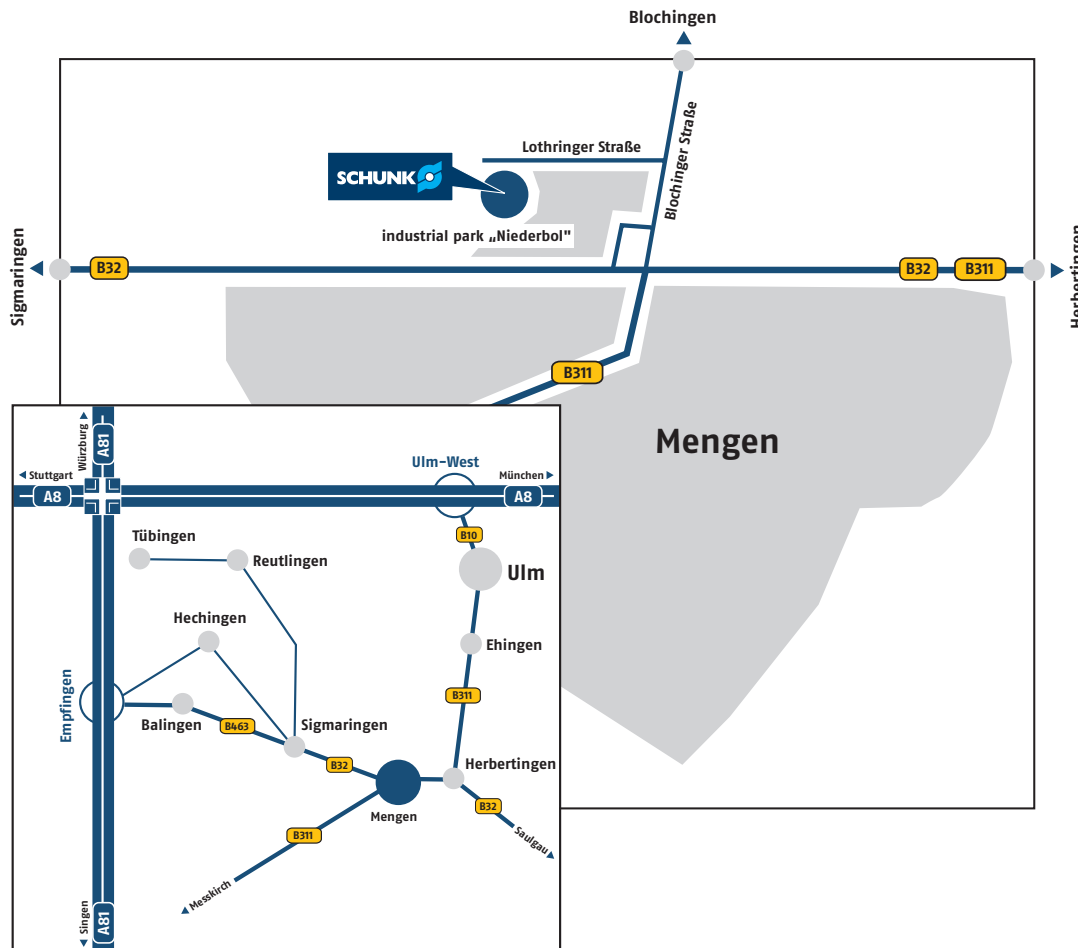

Driving Directions SCHUNK, Plant Mengen

Heinz-Dieter SCHUNK GmbH & Co. Spanntechnik KG, Lothringer Str. 23, D-88512 Mengen

Motorway A81

Exit Empfingen (No. 31). Please drive towards Balingen, once there join the B463 to Sigmaringen, then continue on the B32 to Mengen. Leave the B32/B311 at exit Mengen/B311.

Motorway A8

Exit Ulm-West (No. 62). Please join the B10 to Ulm and continue on the B311 to Mengen.

At the roundabout please follow the direction to the industrial park „Niederbol“ (last exit) then turn left into „Lothringer Straße“ Please follow this street to the end, SCHUNK is located on the left. Behind our factory you will see our main entrance as well as our visitors' parking.