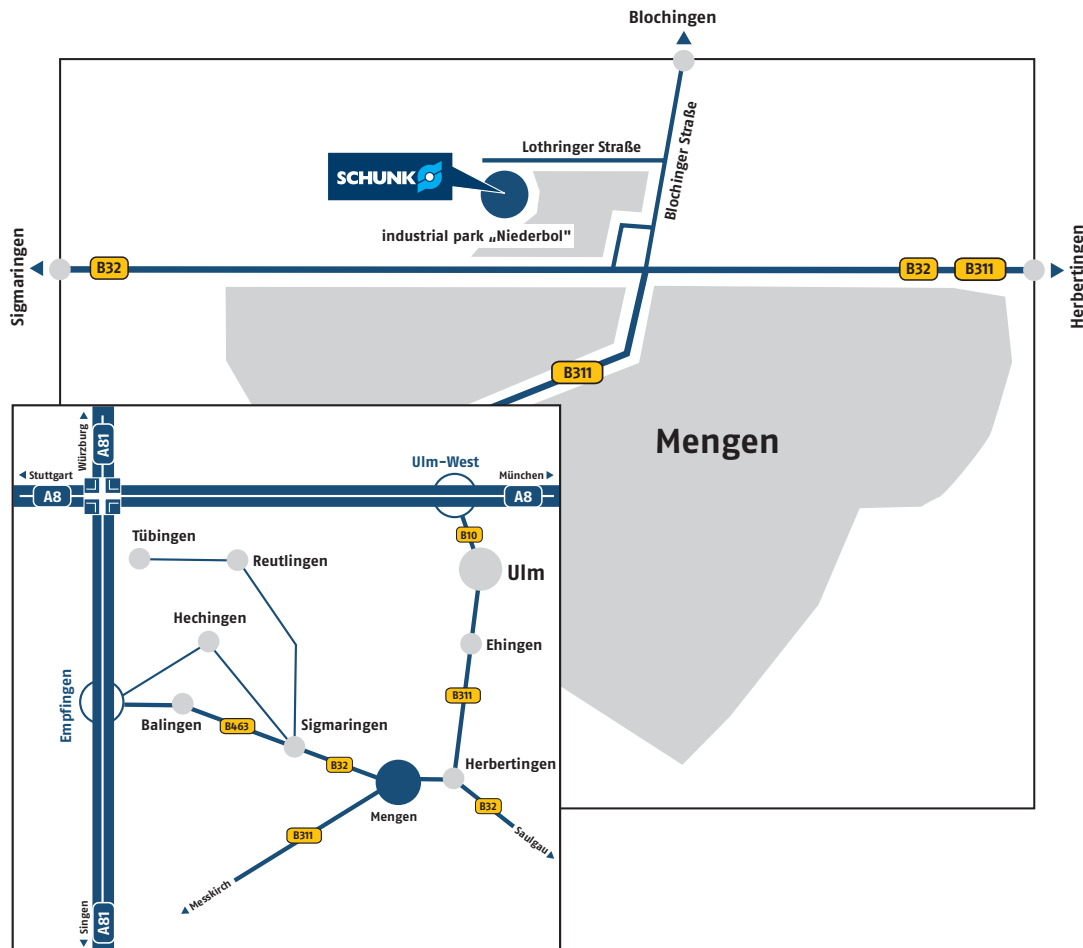

Driving Directions SCHUNK, Plant Mengen

Heinz-Dieter SCHUNK GmbH & Co. Spanntechnik KG, Lothringer Str. 23, D-88512 Mengen

Motorway A81

Exit Empfingen (No. 31). Please drive towards Balingen, once there join the B463 to Sigmaringen, then continue on the B32 to Mengen. Leave the B32/B311 at exit Mengen/B311.

Motorway A8

Exit Ulm-West (No. 62). Please join the B10 to Ulm and continue on the B311 to Mengen.

At the roundabout please follow the direction to the industrial park „Niederbol“ (last exit) then turn left into „Lothringer Straße“ Please follow this street to the end, SCHUNK is located on the left. Behind our factory you will see our main entrance as well as our visitors' parking.