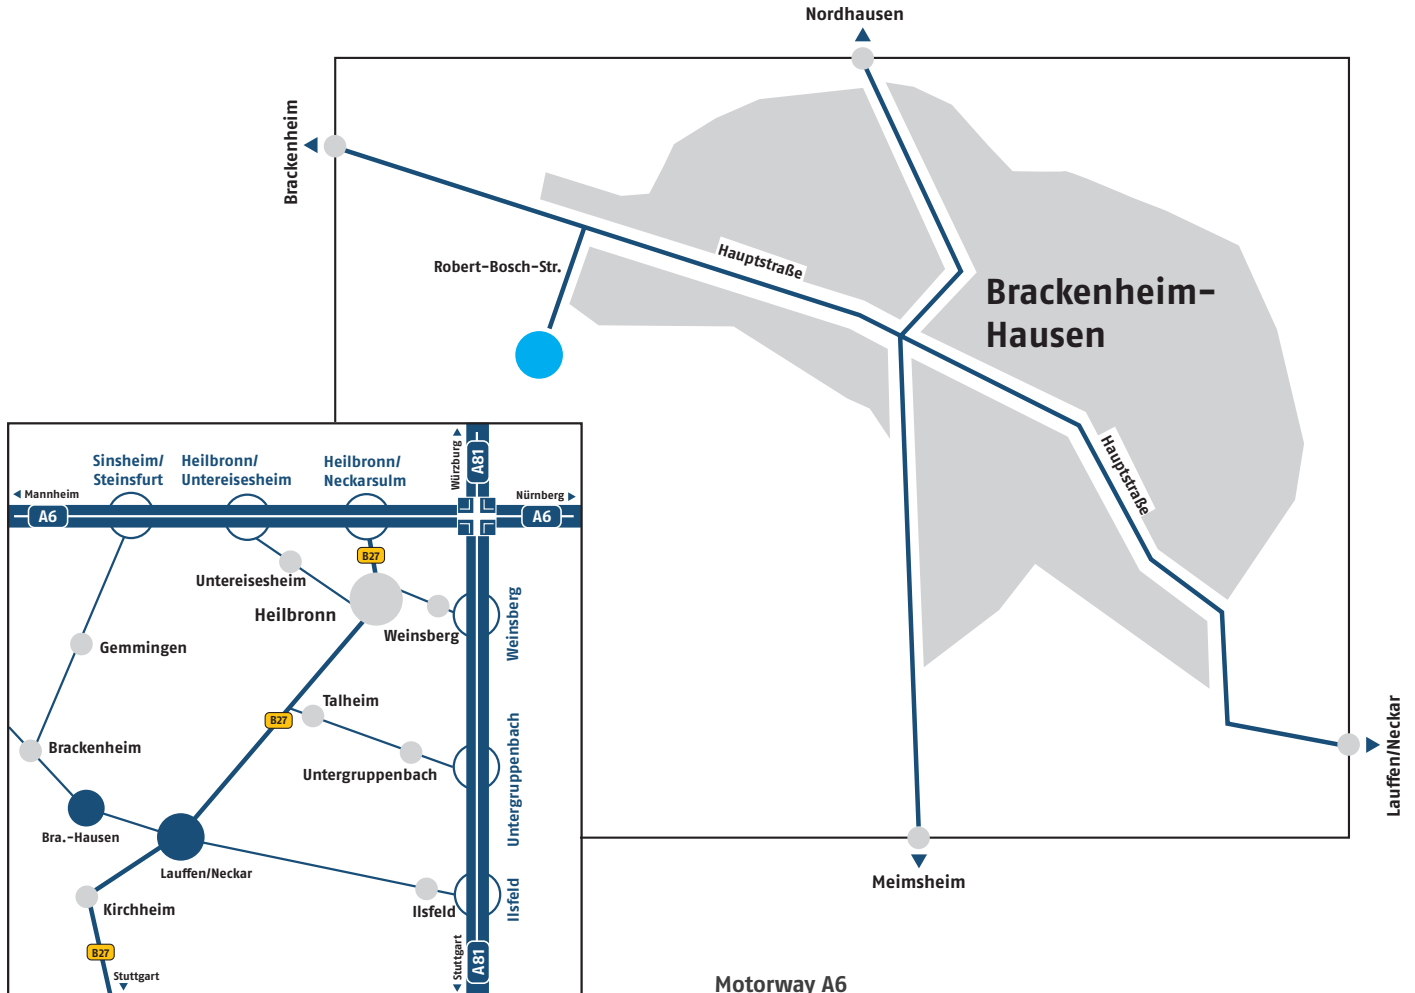

Driving Directions SCHUNK, Plant Brackenheim-Hausen

Please enter the following address for navigation:

D-74336 Brackenheim-Hausen
Robert-Bosch-Str. 12

We are looking forward to your visit!

Motorway A6

Exit Heilbronn/Untereisesheim (No. 36) or Exit Heilbronn/Neckarsulm (No. 37). Please drive towards Heilbronn and continue on the B27 to Lauffen/Neckar.

Motorway A81

Exit Ilsfeld/Lauffen/Beilstein (No. 12). In Ilsfeld please turn left to Lauffen/Neckar.

In Lauffen please drive towards Brackenheim. You will get onto a bypass. After approximately 3.5 km turn right at the junction to Hausen.

In Hausen please follow the streets „Neckarstraße“ and „Raiffeisenstraße“. At the end of Hausen please turn left into „Robert-Bosch-Straße“ (industrial park). The factory premises of SCHUNK is directly in front of you. Please follow the signs „Besucher“ (visitors) to our reception.