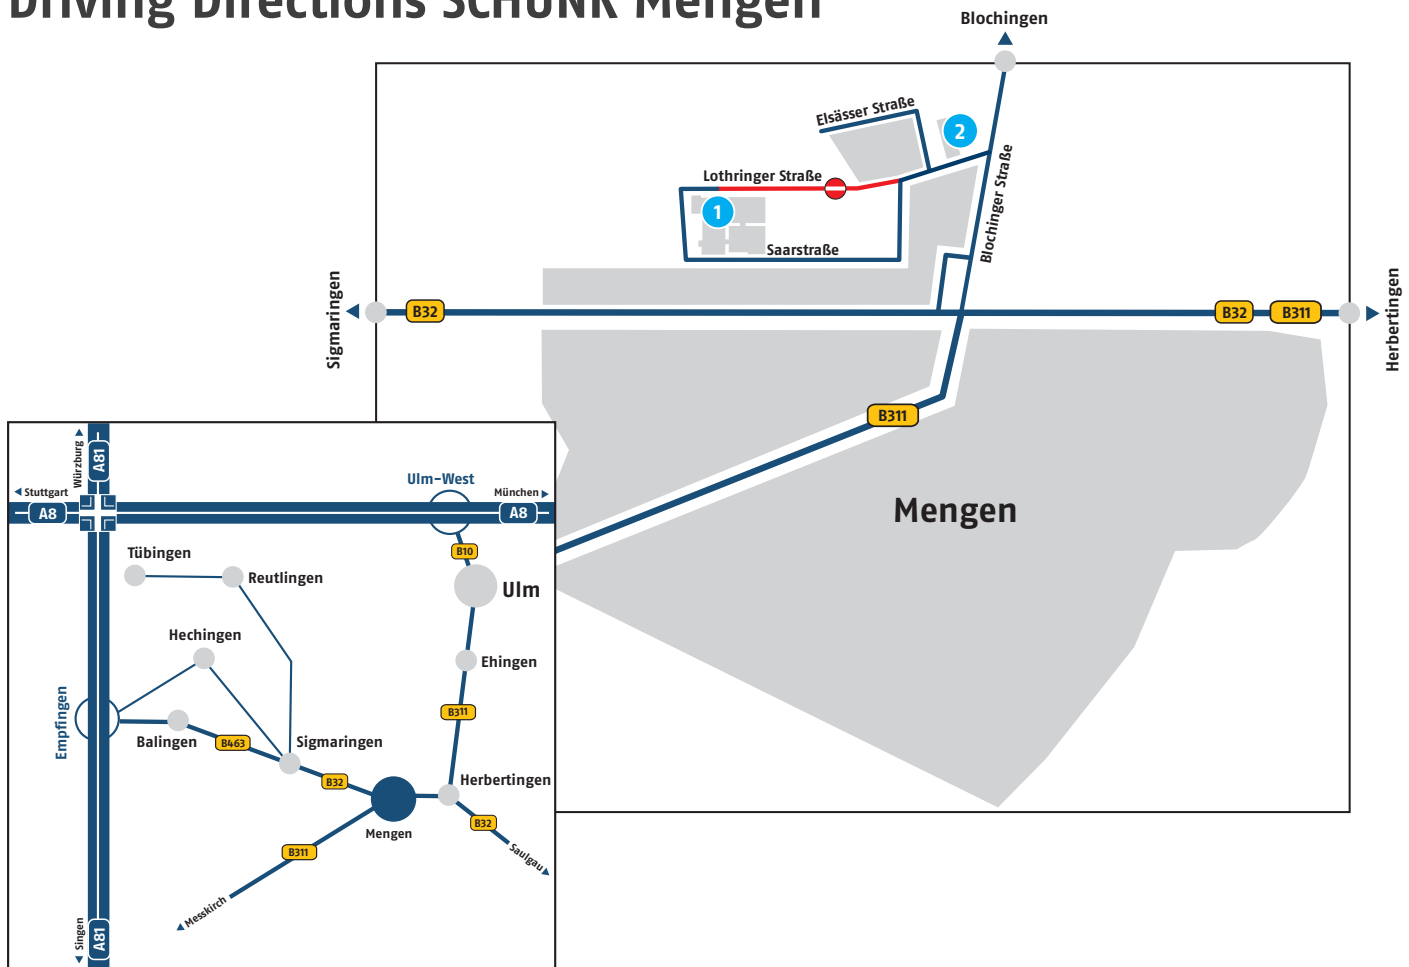

Driving Directions SCHUNK Mengen

Please enter the following address for navigation:

D-88512 Mengen

1 Plant
Lothringer Str. 23

2 Training center
Elsässer Str. 1

We are looking forward to your visit!

Motorway A81

Exit Empfingen (No. 31). Please drive towards Balingen, once there join the B463 to Sigmaringen, then continue on the B32 to Mengen. Leave the B32/B311 at exit Mengen/B311.

Motorway A8

Exit Ulm-West (No. 62). Please join the B10 to Ulm and continue on the B311 to Mengen.

Coming from the B32, continue driving on the B311 in the direction of „Blochinger Straße.“ Turn left at the first junction in the direction of the industrial park into „Lothringer Straße.“ On the right side, along the „Elsässer Straße,“ you can see our training center.

For getting to our plant please note that there is a diversion. Therefore, please turn left into the „Saarstraße“ and follow this street until you reach the junction to the right into the „Niederbol Straße.“ After 200m you can turn into the „Lothringer Straße“. On the left you will see the main entrance of our plant and on the opposite side of the street there is our visitors' parking.