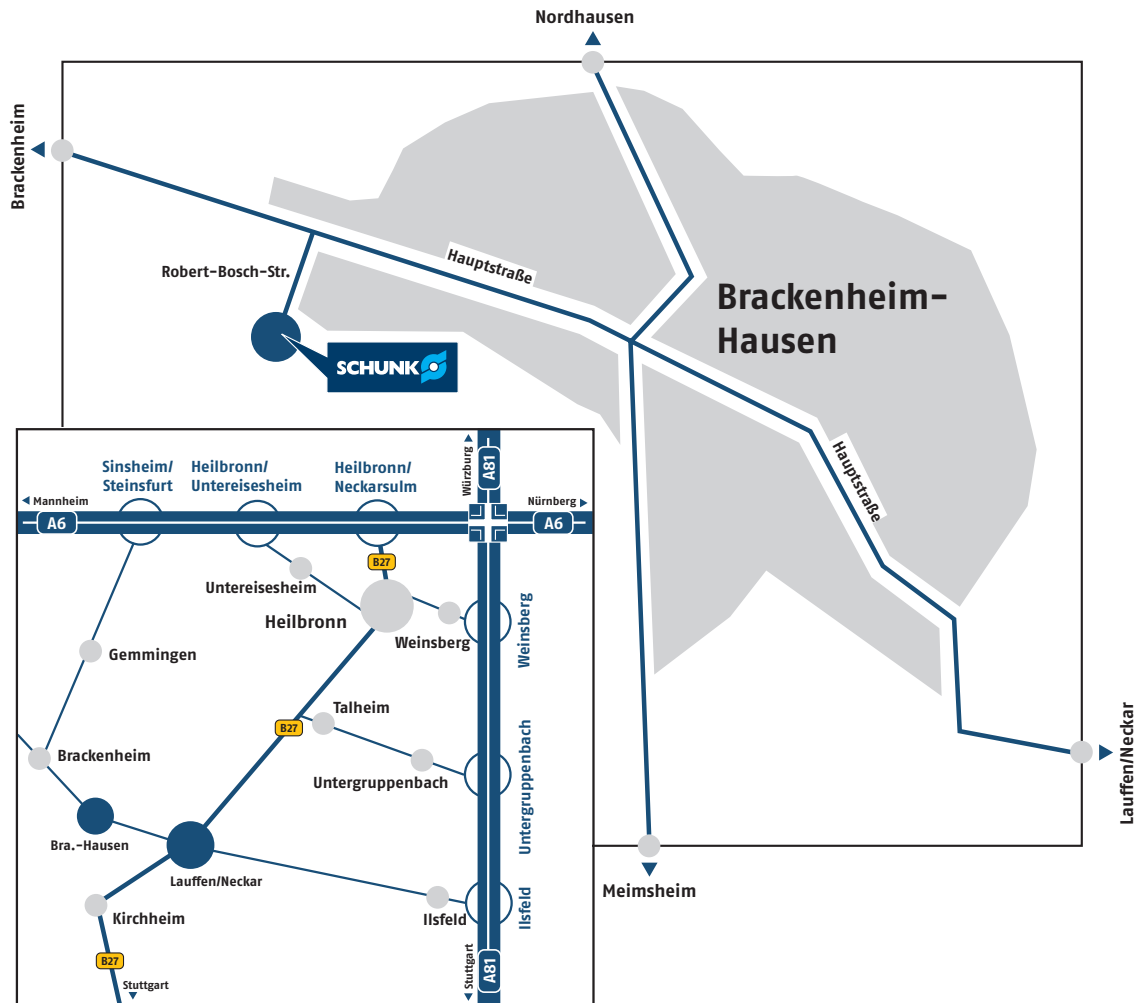

Driving Directions SCHUNK, Plant Brackenheim-Hausen

SCHUNK GmbH & Co. KG, Wilhelm-Maybach-Str. 3, D-74336 Brackenheim-Hausen

Motorway A6

Exit Heilbronn/Untereisesheim (No. 36) or Exit Heilbronn/Neckarsulm (No. 37). Please drive towards Heilbronn and continue on the B27 to Lauffen/Neckar.

Motorway A81

Exit Ilsfeld/Lauffen/Beilstein (No. 12).
In Ilsfeld please turn left to Lauffen/Neckar.

In Lauffen please drive towards Brackenheim. You will get onto a bypass. After approximately 3.5 km turn right at the junction to Hausen.

In Hausen please follow the streets „Neckarstraße“ and „Raiffeisenstraße“. At the end of Hausen please turn left into „Robert-Bosch-Straße“ (industrial park). The factory premises of SCHUNK is directly in front of you. From here on please follow the signs. Turn to the right into the „Wilhelm-Maybach-Straße“, and follow the signposts „Besucher“ (= visitors) to our reception area.