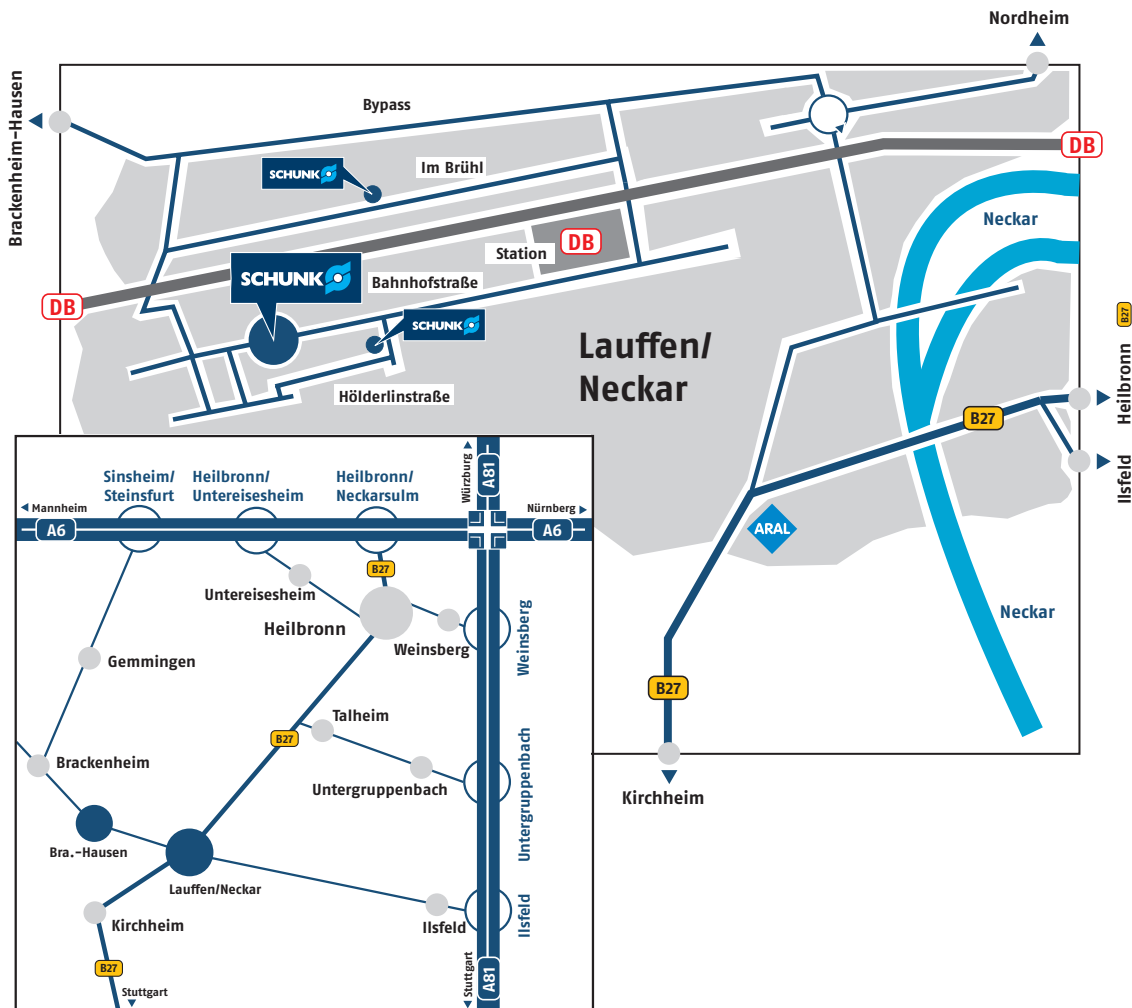

Driving Directions SCHUNK Lauffen/Neckar

SCHUNK GmbH & Co.KG, Bahnhofstr. 106 - 134, D-74348 Lauffen/Neckar

Motorway A6

Exit Heilbronn/Untereisesheim (No. 36) or Exit Heilbronn/Neckarsulm (No. 37). Please drive towards Heilbronn and continue on the B27 to Lauffen/Neckar.

Motorway A81

Exit Ilsfeld/Lauffen/Beilstein (No. 12).
In Ilsfeld please turn left to Lauffen/Neckar.

In Lauffen please drive towards Brackenheim. You will get onto a bypass. After approximately 2 km leave the bypass and turn left towards „Weststadt“. Pass under the railway and then turn left into „Bahnhofstraße“. After 300 m you will see our main entrance as well as our visitors' parking on your left.

Please note: In Lauffen follow the signs with the SCHUNK logo.

We are looking forward to your visit!