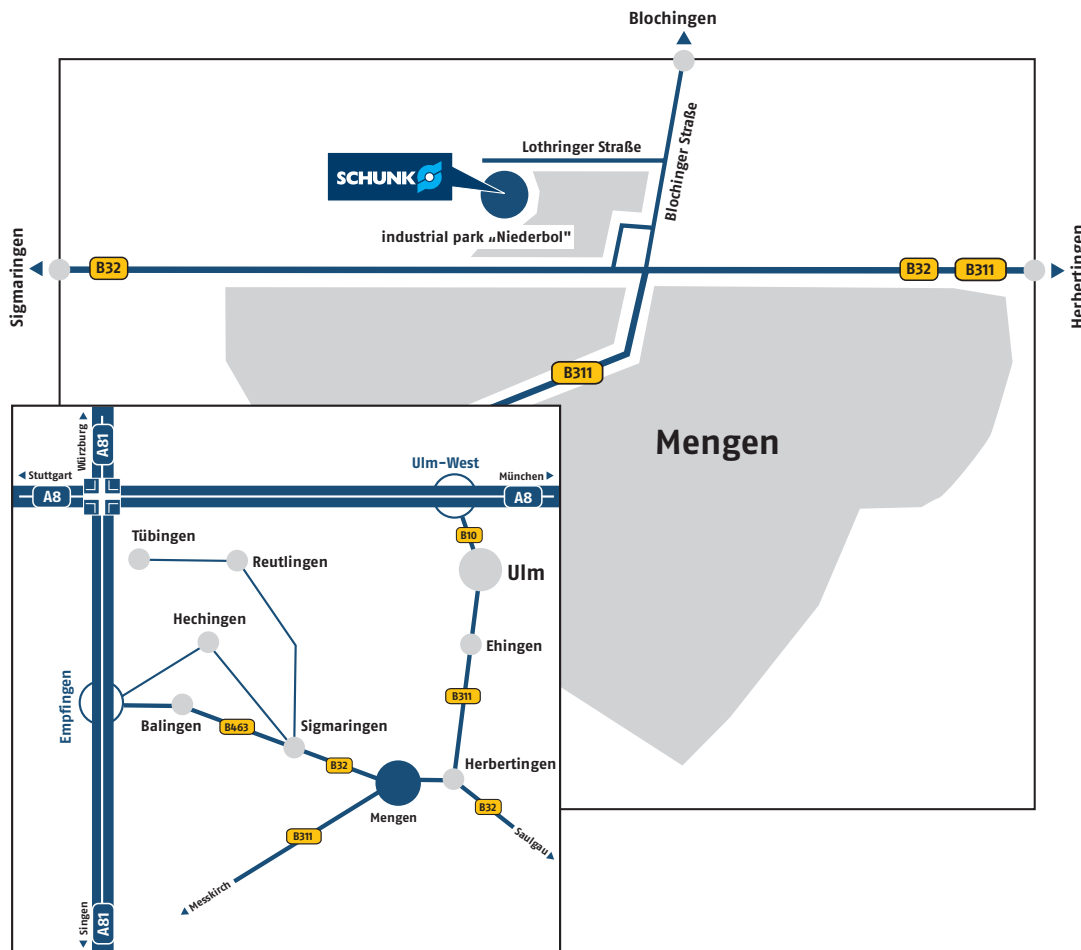

### Motorway A81

Exit Empfingen (No. 31). Please drive towards Balingen, once there join the B463 to Sigmaringen, then continue on the B32 to Mengen. Leave the B32/B311 at exit Mengen/B311.

### Motorway A8

Exit Ulm-West (No. 62). Please join the B10 to Ulm and continue on the B311 to Mengen.

At the roundabout please follow the direction to the industrial park „Niederbol“ (last exit) then turn left into „Lothringer Straße“ Please follow this street to the end, SCHUNK is located on the left. Behind our factory you will see our main entrance as well as our visitors' parking.